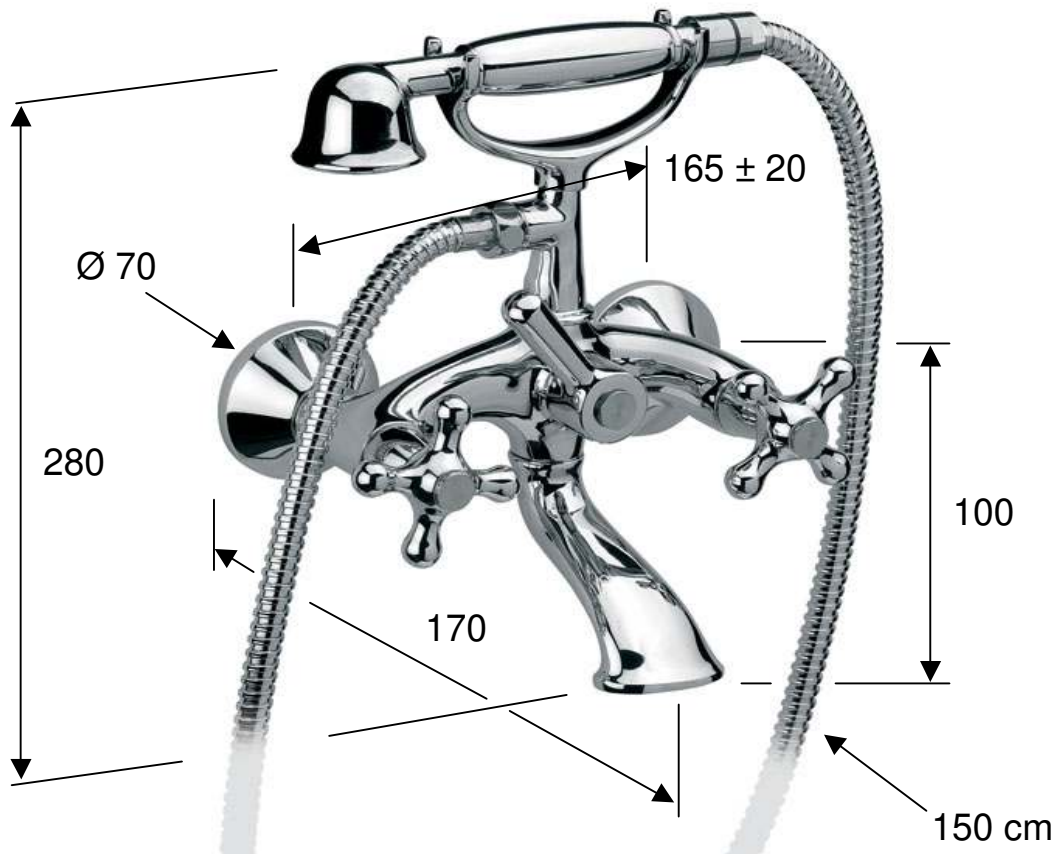

DANIEL

SCHEDA TECNICA TECHNICAL FEATURES

ART. COD.

V4102

MATERIALI / MATERIALS

OTTONE CROMATO / CHROME PLATED BRASS

CROMATURA / CHROME PLATING

UNI EN 248