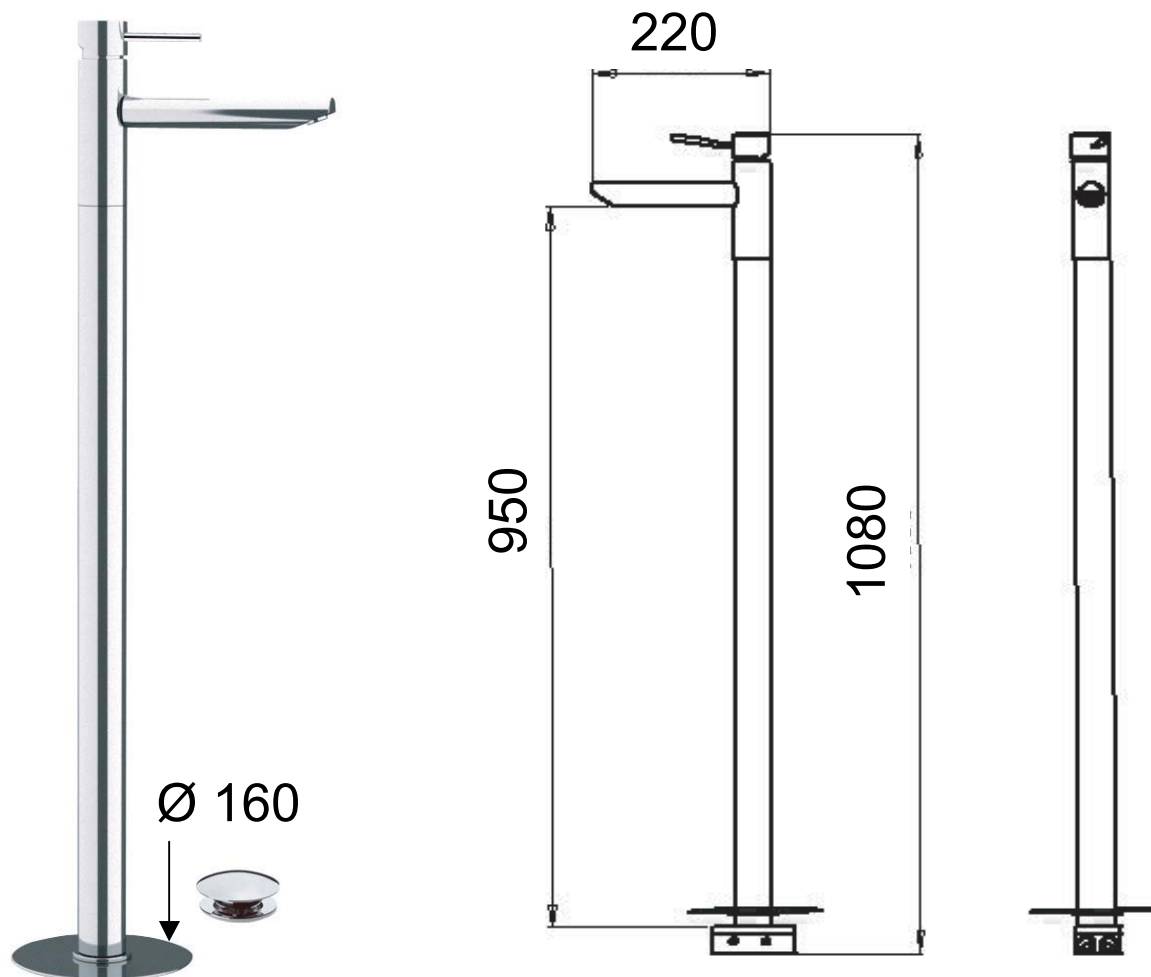

SCHEDA TECNICA TECHNICAL FEATURES

ART. COD. S20688

**MATERIALI / MATERIALS**

OTTONE CROMATO / CHROME PLATED BRASS

**CROMATURA / CHROME PLATING**

UNI EN 248