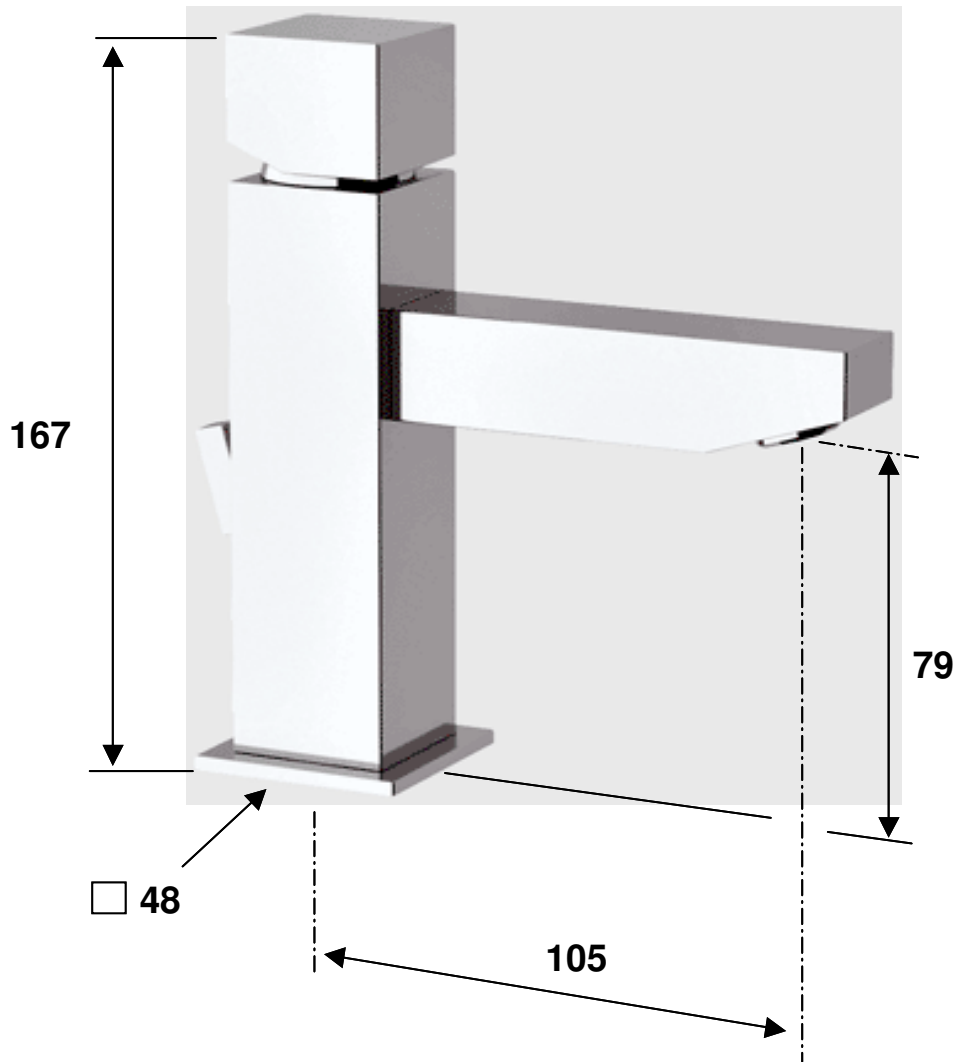

DANIEL

SCHEDA TECNICA TECHNICAL FEATURES

ART. COD.

OX23605

MATERIALI / MATERIALS

OTTONE CROMATO / CHROME PLATED BRASS

CROMATURA / CHROME PLATING

UNI EN 248