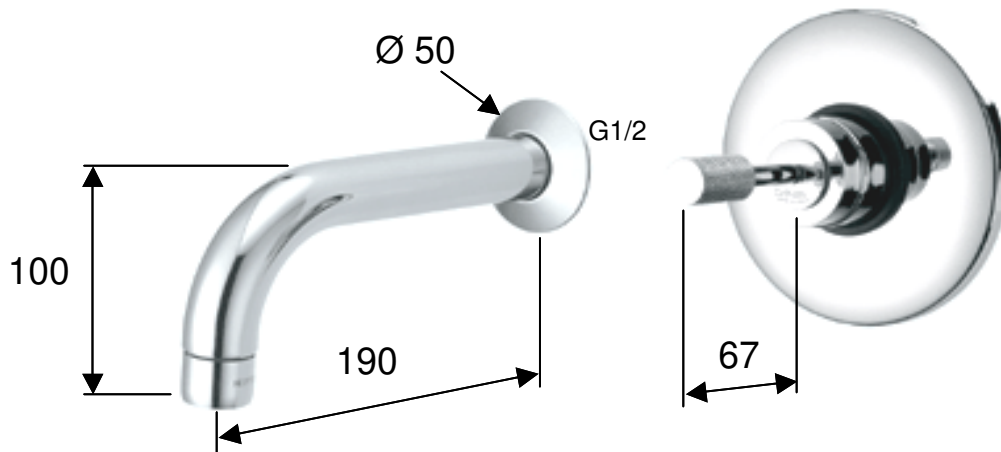

DANIEL

SCHEDA TECNICA TECHNICAL FEATURES

ART. COD.

K 18622

MATERIALI / MATERIALS

OTTONE CROMATO / CHROME PLATED BRASS

CROMATURA / CHROME PLATING

UNI EN 248