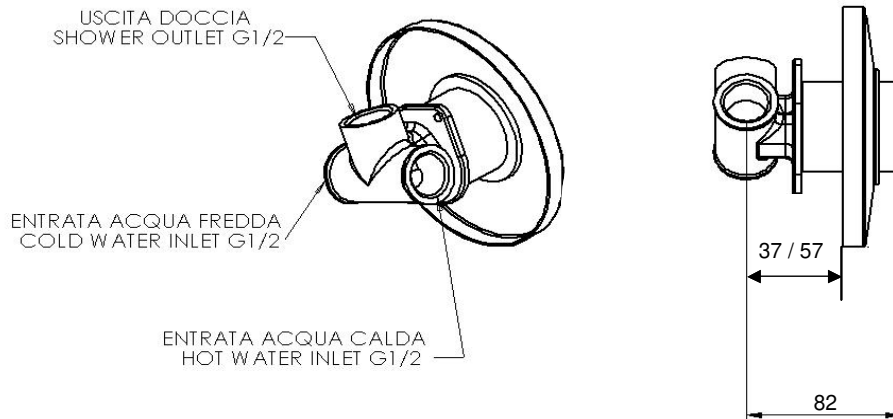

DANIEL

SCHEDA TECNICA TECHNICAL FEATURES

ART. COD.

K 18622

MATERIALI / MATERIALS

OTTONE CROMATO / CHROME PLATED BRASS

CROMATURA / CHROME PLATING

UNI EN 248